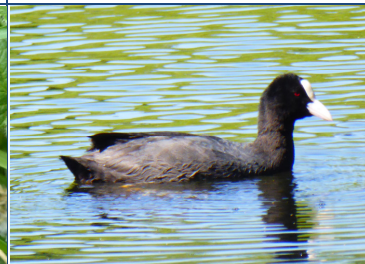

# Penfield Wildlife Spotter Sheet May

Blue Tit

Meadow Salsify

Red Admiral Butterfly

Cardinal Beetle

Red Campion

Greylag Goose

Squirrel

Common Froghopper

Four-spotted Skimmer Dragonfly

Germander Speedwell

Coot

Muntjac Deer

Green Hairstreak Butterfly

Hear a Cuckoo

Common Vetch