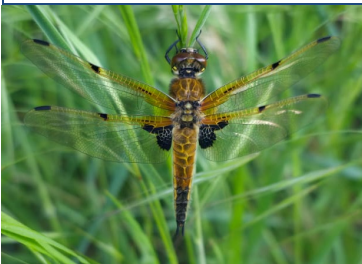

# Penfield Wildlife Spotter Sheet May

Blue Tit

Meadow Salsify

Red Admiral Butterfly

Cardinal Beetle

Red Campion

Greylag Goose

Squirrel

Common Froghopper

Four-spotted Skimmer Dragonfly

Germander Speedwell

Coot

Muntjac Deer

Green Hairstreak Butterfly

Hear a Cuckoo

Common Vetch